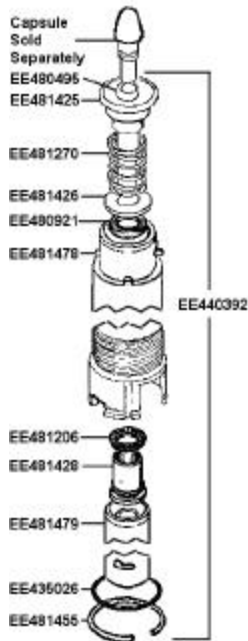

New Product Information

EPIC ENTERPRISES, INC.

EE440392 Feed Bushing Complete, Air, 8” for VTS-07 and 08, BA4

OEM Ref. 162966, 227223, 279075

EE440392

COMPONENTS:

EE480495 Ceramic Eye, 5.5mm
OEM Ref. 029064, 638981

EE481425 Piston, Upper Part, with 5.5mm Ceramic Eye
OEM Ref. 161869, 250167

EE481270 Spring, Feed Bushing
OEM Ref. 161844

EE481426 Washer, Nylon
OEM Ref. 161893, 249953

EE480921 Seal Ring, PR15
OEM Ref. 250175

EE481478 Housing, Feed Bushing
OEM Ref. 250100, 259929

EE481206 Seal Ring for Injector & Plunger
OEM Ref. 169466, 260109

EE481428 Piston, Lower Part for Feed Bushing

EE481479 Inner Sleeve for Feed Bushing
OEM Ref. 250001

EE435026 O-Ring 30x1
OEM Ref. 022378

EE481455 Ring, Squared Retaining
OEM Ref. 138552, 241216

Epic products are intended as replacements for worn or damaged parts in OEM products. OEM Part numbers in (parenthesis) indicate either 1) the part serves the same function as the OEM part, but may differ from the OEM design, or 2) it is a component of an assembly where no OEM reference number is available, or 3) it is a repair service for the referenced part.